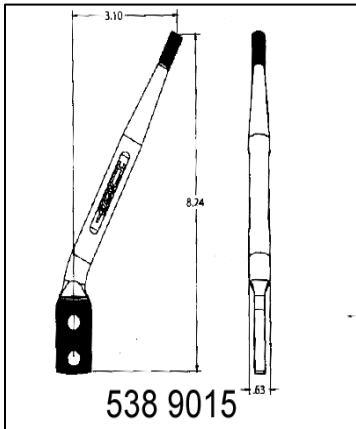

Bare Handle Only
part number

With 4 Speed Knob

With 5 Speed Knob

With 6 Speed Knob

5387438

[5387438](#)

[5387438-4](#)

[5387438-CK with
Chrome Knob](#)