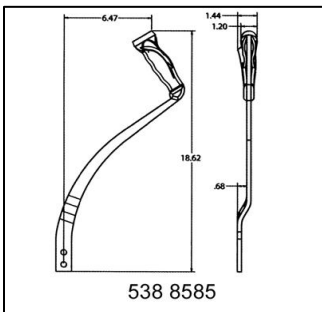

Bare Handle Only
part number

With 4 Speed Knob

With 5 Speed Knob

With 6 Speed Knob

5387438

[5387438](#)

[5387438-4](#)

[5387438-CK with
Chrome Knob](#)

538 9015

[5389015](#)

**Hurst Replacement Upper Shifter Sticks With dimensions.
Click on Part Numbers for More Info.**

[5389016](#)

[5389019](#)

PISTOL GRIP STICKS, Chrome Plated
Steel, 3/8" X 16 THREAD, 3/8" I.D.
BOLT HOLES, 7/8" CENTER TO
CENTER SPACING

Woodgrain Grips
with 4 Speed lens

Woodgrain Grips
with 5 Speed lens

Woodgrain Grips
with 6 Speed lens

538 8575

[5388575](#)

[5388575-5](#)

[5388575-6](#)

538 8585

[5388585](#)

Hurst Replacement Upper Shifter Sticks With dimensions. Click on Part Numbers for More Info.

Carbon Fiber Grips
with 5 Speed lens

Carbon Fiber Grips
with 6 Speed lens

[5388575-5-CF](#)

[5388575-6-CF](#)