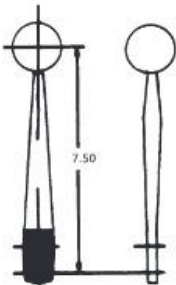

#538 7238

Used on shifters 391 7535,
391 5061, 391 7960

[5387238](#)

[5387238-4](#)

[5387238-6](#)