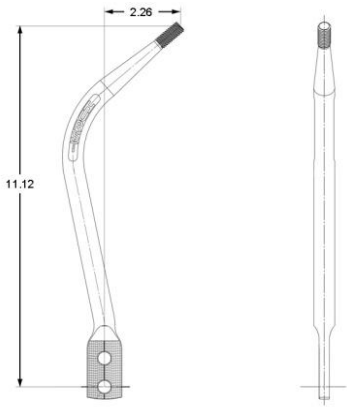

Hurst Replacement Upper Shifter Sticks With dimensions. Click on Part Numbers for More Info.

FLAT BAR STICKS, Chrome Plated
Steel, 3/8" X 16 THREAD, 3/8" I.D.
BOLT HOLES, 7/8" CENTER TO
CENTER SPACING

Bare Handle Only
part number

[5388550](#)

[5388550-5](#)

**Hurst Replacement Upper Shifter Sticks With dimensions.
Click on Part Numbers for More Info.**

#538 8620

[5388620](#)

[5388620-4](#)

ROUND BAR OEM STYLE STICKS,
Chrome Plated Steel, 3/8" X 16
THREAD, 3/8" I.D. BOLT HOLES, 7/8"
CENTER TO CENTER SPACING

Bare Handle Only
part number

With 4 Speed Knob

With 5 Speed Knob

With 6 Speed Knob

5387438

[5387438](#)

[5387438-4](#)

[5387438-CK with
Chrome Knob](#)

538 9015

[5389015](#)

**Hurst Replacement Upper Shifter Sticks With dimensions.
Click on Part Numbers for More Info.**

[5389016](#)

[5389019](#)

PISTOL GRIP STICKS, Chrome Plated
Steel, 3/8" X 16 THREAD, 3/8" I.D.
BOLT HOLES, 7/8" CENTER TO
CENTER SPACING