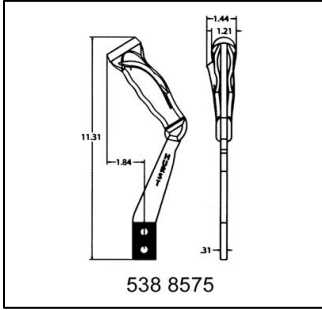

Bare Handle Only
part number

With 4 Speed Knob

With 5 Speed Knob

With 6 Speed Knob

5387438

[5387438](#)

[5387438-4](#)

[5387438-CK with
Chrome Knob](#)

538 9015

[5389015](#)

**Hurst Replacement Upper Shifter Sticks With dimensions.
Click on Part Numbers for More Info.**

[5389016](#)

[5389019](#)

PISTOL GRIP STICKS, Chrome Plated
Steel, 3/8" X 16 THREAD, 3/8" I.D.
BOLT HOLES, 7/8" CENTER TO
CENTER SPACING

Woodgrain Grips
with 4 Speed lens

Woodgrain Grips
with 5 Speed lens

Woodgrain Grips
with 6 Speed lens

538 8575

[5388575](#)

[5388575-5](#)

[5388575-6](#)

538 8585

[5388585](#)

Hurst Replacement Upper Shifter Sticks With dimensions. Click on Part Numbers for More Info.

Carbon Fiber Grips
with 5 Speed lens

Carbon Fiber Grips
with 6 Speed lens

[5388575-5-CF](#)

[5388575-6-CF](#)