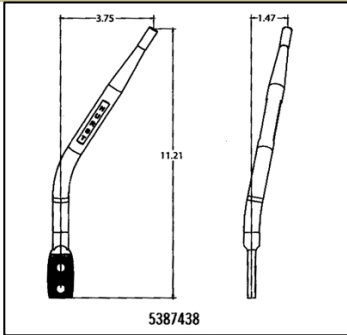

[5388550](#)

[5388550-5](#)

**Hurst Replacement Upper Shifter Sticks With dimensions.
Click on Part Numbers for More Info.**

#538 8620

[5388620](#)

[5388620-4](#)

ROUND BAR OEM STYLE STICKS,
Chrome Plated Steel, 3/8" X 16
THREAD, 3/8" I.D. BOLT HOLES, 7/8"
CENTER TO CENTER SPACING

Bare Handle Only
part number

With 4 Speed Knob

With 5 Speed Knob

With 6 Speed Knob

5387438

[5387438](#)

[5387438-4](#)

[5387438-CK with
Chrome Knob](#)