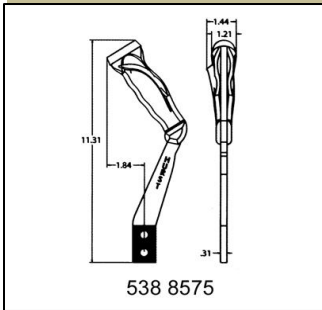

538 8575

[5388575](#)

[5388575-5](#)

[5388575-6](#)