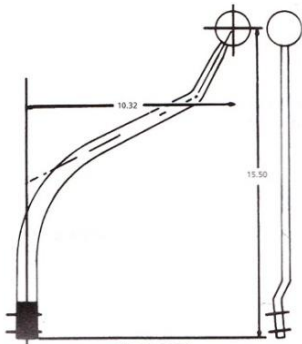

#538 4078

Used on shifter 391 6789

[5384078](#)

[5384078-4](#)