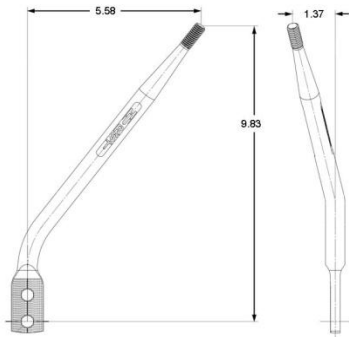

[5388550](#)

[5388550-5](#)

**Hurst Replacement Upper Shifter Sticks With dimensions.
Click on Part Numbers for More Info.**

#538 8620

[5388620](#)

[5388620-4](#)

ROUND BAR OEM STYLE STICKS,
Chrome Plated Steel, 3/8" X 16
THREAD, 3/8" I.D. BOLT HOLES, 7/8"
CENTER TO CENTER SPACING

Bare Handle Only
part number

With 4 Speed Knob

With 5 Speed Knob

With 6 Speed Knob

5387438

[5387438](#)

[5387438-4](#)

[5387438-CK with
Chrome Knob](#)

538 9015

[5389015](#)

**Hurst Replacement Upper Shifter Sticks With dimensions.
Click on Part Numbers for More Info.**

[5389016](#)

[5389019](#)

PISTOL GRIP STICKS, Chrome Plated
Steel, 3/8" X 16 THREAD, 3/8" I.D.
BOLT HOLES, 7/8" CENTER TO
CENTER SPACING