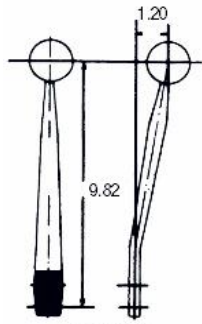

Hurst Replacement Upper Shifter Sticks With dimensions. Click on Part Numbers for More Info.

FLAT BAR STICKS, Chrome Plated
Steel, 3/8" X 16 THREAD, 3/8" I.D.
BOLT HOLES, 7/8" CENTER TO
CENTER SPACING

Bare Handle Only
part number

[5386900](#)

[5386900-4](#)

**Hurst Replacement Upper Shifter Sticks With dimensions.
Click on Part Numbers for More Info.**

#538 7201

[5387201](#)

[5387201-4](#)

[5387201-5](#)

[5387201-6](#)

[5387238-6](#)

538 7436

Used on shifters
391 7438, 366 7954

[5387436](#)

[5387436-4](#)

**Hurst Replacement Upper Shifter Sticks With dimensions.
Click on Part Numbers for More Info.**

538 7991
Used on shifter
391 7992

[5388550](#)

[5388550-5](#)

**Hurst Replacement Upper Shifter Sticks With dimensions.
Click on Part Numbers for More Info.**

#538 8620

[5388620](#)

[5388620-4](#)

ROUND BAR OEM STYLE STICKS,
Chrome Plated Steel, 3/8" X 16
THREAD, 3/8" I.D. BOLT HOLES, 7/8"
CENTER TO CENTER SPACING